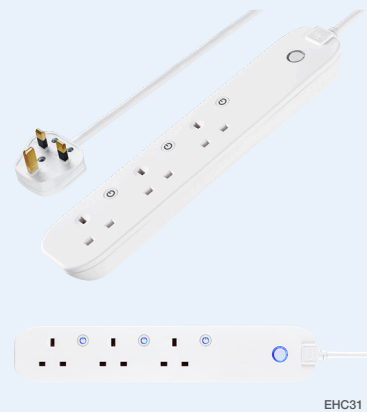

13 Amp Switched Smart Socket & 13 Amp Smart Power Adaptor

- Control and schedule power indoors via touch, voice commands or App
- Operates using your home WiFi network on 2.4GHz
- Set timer schedules, countdown function or random security options
- Compatible with Google Home, Amazon Alexa, Siri Shortcuts and IFTTT
- Manufactured to BS1363-2

Socket

- Individual socket control
- Minimum mounting box depth – 25mm; ideal for retrofit
- Terminal capacity 3 x 2.5mm², 3 x 4.0mm² & 2 x 6.0mm²

Adaptor

- Plug in adaptor – no wiring required

Round Edge	Square Edge	Description	Inner Carton	Outer Carton
822/HC	922/HC	Double, 13 Amp, SP switched	5	50
AHC/U	-	13 Amp, plug in adaptor	6	30

Smart 13A Switched Outdoor Socket

- Control and schedule power outdoors via touch, voice commands or App
- Operates using your home WiFi network on 2.4GHz
- Set timer schedules, countdown function or random security options
- Compatible with Google Home, Amazon Alexa, Siri Shortcuts and IFTTT
- Ideal for operating outdoor lights and water features
- Individual socket control
- IP66 rated, seals plugs in use
- Terminal capacity 3 x 2.5mm², 3 x 4.0mm² & 2 x 6.0mm²
- Manufactured to BS1363-2

Product Code	Description	Inner Carton	Outer Carton
WP22/HC	Double, 13 Amp, SP, switched	-	10

Smart 13A 3 Socket Extension Lead

- Control and schedule power indoors via touch, voice commands or App
- Operates using your home WiFi network on 2.4GHz
- Set timer schedules, countdown function or random security options
- Compatible with Google Home, Amazon Alexa, Siri Shortcuts and IFTTT
- Individual socket control or all sockets together
- Fitted with one metre of cable to extend the reach of your socket
- Wall fixing capability for an 'off the floor' neat and tidy solution
- Manufactured to BS1363-2