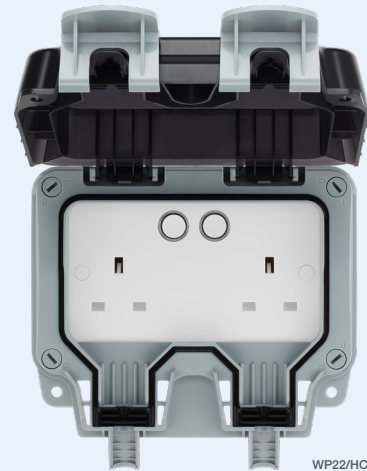

13 Amp Switched Smart Socket & 13 Amp Smart Power Adaptor

- Control and schedule power indoors via touch, voice commands or App
- Operates using your home WiFi network on 2.4GHz
- Set timer schedules, countdown function or random security options
- Compatible with Google Home, Amazon Alexa, Siri Shortcuts and IFTTT
- Manufactured to BS1363-2

Socket

- Individual socket control
- Minimum mounting box depth – 25mm; ideal for retrofit
- Terminal capacity 3 x 2.5mm², 3 x 4.0mm² & 2 x 6.0mm²

Adaptor

- Plug in adaptor – no wiring required

Round Edge	Square Edge	Description	Inner Carton	Outer Carton
822/HC	922/HC	Double, 13 Amp, SP switched	5	50
AHC/U	-	13 Amp, plug in adaptor	6	30

Smart 13A Switched Outdoor Socket

- Control and schedule power outdoors via touch, voice commands or App
- Operates using your home WiFi network on 2.4GHz
- Set timer schedules, countdown function or random security options
- Compatible with Google Home, Amazon Alexa, Siri Shortcuts and IFTTT
- Ideal for operating outdoor lights and water features
- Individual socket control
- IP66 rated, seals plugs in use
- Terminal capacity 3 x 2.5mm², 3 x 4.0mm² & 2 x 6.0mm²
- Manufactured to BS1363-2

Product Code	Description	Inner Carton	Outer Carton
WP22/HC	Double, 13 Amp, SP, switched	-	10

Smart 13A 3 Socket Extension Lead

- Control and schedule power indoors via touch, voice commands or App
- Operates using your home WiFi network on 2.4GHz
- Set timer schedules, countdown function or random security options
- Compatible with Google Home, Amazon Alexa, Siri Shortcuts and IFTTT
- Individual socket control or all sockets together
- Fitted with one metre of cable to extend the reach of your socket
- Wall fixing capability for an 'off the floor' neat and tidy solution
- Manufactured to BS1363-2