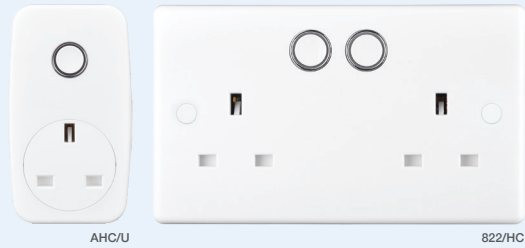

13 Amp Switched Smart Socket & 13 Amp Smart Power Adaptor

- Control and schedule power indoors via touch, voice commands or App
- Operates using your home WiFi network on 2.4GHz
- Set timer schedules, countdown function or random security options
- Compatible with Google Home, Amazon Alexa, Siri Shortcuts and IFTTT
- Manufactured to BS1363-2

Socket

- Individual socket control
- Minimum mounting box depth – 25mm; ideal for retrofit
- Terminal capacity 3 x 2.5mm², 3 x 4.0mm² & 2 x 6.0mm²

Adaptor

- Plug in adaptor – no wiring required

Round Edge	Square Edge	Description	Inner Carton	Outer Carton
822/HC	922/HC	Double, 13 Amp, SP switched	5	50
AHC/U	-	13 Amp, plug in adaptor	6	30

Smart 13A Switched Outdoor Socket

- Control and schedule power outdoors via touch, voice commands or App
- Operates using your home WiFi network on 2.4GHz
- Set timer schedules, countdown function or random security options
- Compatible with Google Home, Amazon Alexa, Siri Shortcuts and IFTTT
- Ideal for operating outdoor lights and water features
- Individual socket control
- IP66 rated, seals plugs in use
- Terminal capacity 3 x 2.5mm², 3 x 4.0mm² & 2 x 6.0mm²
- Manufactured to BS1363-2

Product Code	Description	Inner Carton	Outer Carton
WP22/HC	Double, 13 Amp, SP, switched	-	10

Smart 13A 3 Socket Extension Lead

- Control and schedule power indoors via touch, voice commands or App
- Operates using your home WiFi network on 2.4GHz
- Set timer schedules, countdown function or random security options
- Compatible with Google Home, Amazon Alexa, Siri Shortcuts and IFTTT
- Individual socket control or all sockets together
- Fitted with one metre of cable to extend the reach of your socket
- Wall fixing capability for an 'off the floor' neat and tidy solution
- Manufactured to BS1363-2